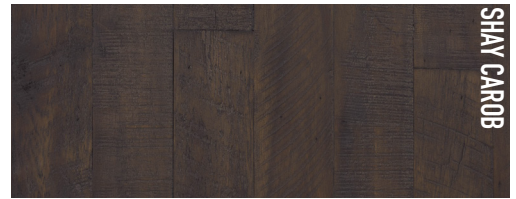

MAYHEW

BEDROOM COLLECTION

PRODUCT	CODE	MEASUREMENTS	PRICE
Bed -Shay Carob, KING	216360001	79"W x 86"D x 56"H	\$1,899.00
Bed -Shay Carob, QUEEN	216360002	63"W x 86"D x 56"H	\$1,699.00
6 Drawer Dresser -Shay Carob	216359	72"W x 20"D x 36"H	\$1,699.00
5 Drawer Chest -Shay Carob	216358	42"W x 20"D x 54"H	\$1,499.00
Nightstand -Shay Carob	216357	30"W x 17"D x 24"H	\$549.00

SHAY CAROB

MAYHEW BEDROOM COLLECTION

COUNTRY OF ORIGIN

Vietnam

PRODUCT OVERVIEW

Solid acacia and acacia veneers
Rustic finish
Full extension ball bearing metal drawer glides
No box-spring required

COLOUR/FINISH